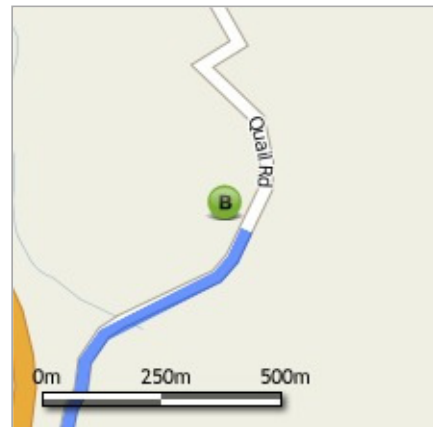

Directions to 85 Quail Road, Kaukapakapa, Auckland  
36.3 Km - about 37 mins

### **A** Greville Road, Albany, North Shore

1. Starting from **Greville Road, Albany, North Shore**, go **north east** on **Greville Rd (SH 17)**

0.0 Km

- |  |         |
|--|---------|
| 2. After 0.1 Km go <b>left</b> at the roundabout onto <b>Greville Rd (SH 17)</b>             | 0.1 Km  |
| 3. After 0.2 Km go <b>left</b> at the roundabout onto <b>Entry 412 Greville Rd (SH 17)</b>   | 0.3 Km  |
| 4. After 0.4 Km go <b>straight</b> onto <b>Northern Mwy (SH 1)</b>                           | 0.7 Km  |
| 5. After 13.0 Km go <b>straight</b> onto <b>Exit 398 Silverdale (SH 17)</b>                  | 13.7 Km |
| 6. After 0.6 Km go <b>left</b> onto <b>Dairy Flat Hwy (SH 17)</b>                            | 14.3 Km |
| 7. After 0.4 Km go <b>right</b> onto <b>Pine Valley Rd</b>                                   | 14.7 Km |
| 8. After 4.2 Km go <b>right</b> onto <b>Kahikatea Flat Rd</b>                                | 18.9 Km |
| 9. After 11.1 Km go <b>right</b> onto <b>Kaipara Coast Hwy (SH 16)</b>                       | 30.1 Km |
| 10. After 5.3 Km go <b>right</b> onto <b>Quail Rd</b>  | 35.4 Km |
| 11. Continue for 0.8 Km along <b>Quail Rd</b> to <b>85 Quail Road, Kaukapakapa, Auckland</b> | 36.2 Km |

### **B** 85 Quail Road, Kaukapakapa, Auckland

36.3 Km

These directions are for planning purposes only. You may find that construction projects, traffic, or other events may cause road conditions to differ from the map results.