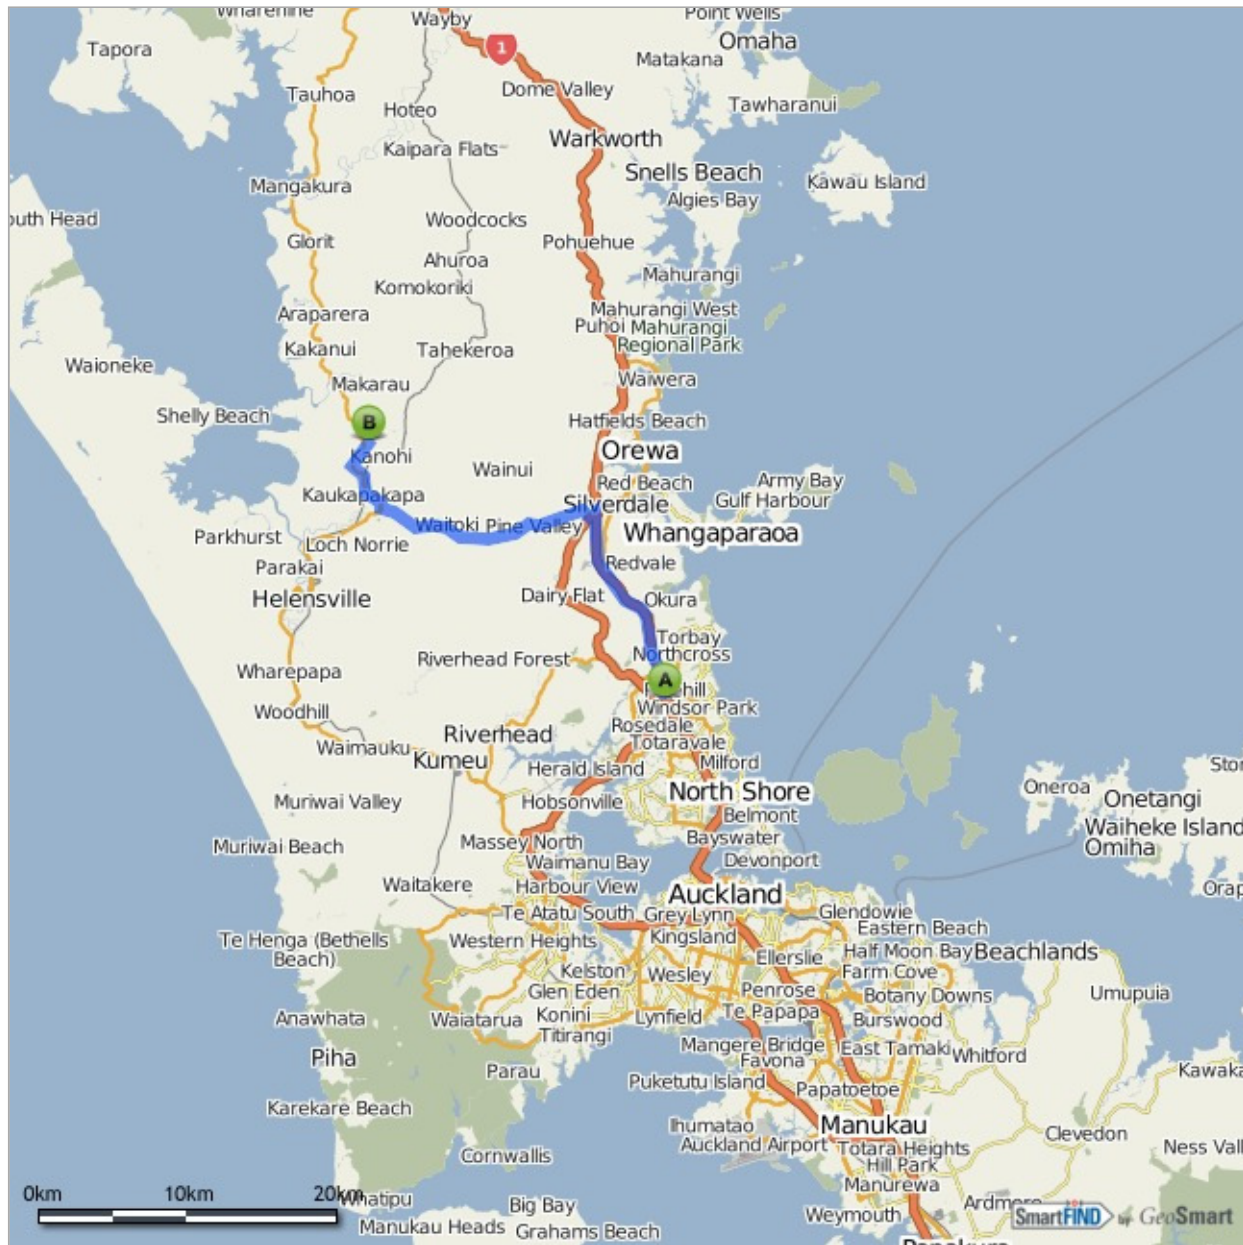

Directions to 85 Quail Road, Kaukapakapa, Auckland  
36.3 Km - about 37 mins

### **A** Greville Road, Albany, North Shore

1. Starting from **Greville Road, Albany, North Shore**, go **north east** on **Greville Rd (SH 17)**

0.0 Km

- |  |         |
|--|---------|
| 2. After 0.1 Km go <b>left</b> at the roundabout onto <b>Greville Rd (SH 17)</b>             | 0.1 Km  |
| 3. After 0.2 Km go <b>left</b> at the roundabout onto <b>Entry 412 Greville Rd (SH 17)</b>   | 0.3 Km  |
| 4. After 0.4 Km go <b>straight</b> onto <b>Northern Mwy (SH 1)</b>                           | 0.7 Km  |
| 5. After 13.0 Km go <b>straight</b> onto <b>Exit 398 Silverdale (SH 17)</b>                  | 13.7 Km |
| 6. After 0.6 Km go <b>left</b> onto <b>Dairy Flat Hwy (SH 17)</b>                            | 14.3 Km |
| 7. After 0.4 Km go <b>right</b> onto <b>Pine Valley Rd</b>                                   | 14.7 Km |
| 8. After 4.2 Km go <b>right</b> onto <b>Kahikatea Flat Rd</b>                                | 18.9 Km |
| 9. After 11.1 Km go <b>right</b> onto <b>Kaipara Coast Hwy (SH 16)</b>                       | 30.1 Km |
| 10. After 5.3 Km go <b>right</b> onto <b>Quail Rd</b>  | 35.4 Km |
| 11. Continue for 0.8 Km along <b>Quail Rd</b> to <b>85 Quail Road, Kaukapakapa, Auckland</b> | 36.2 Km |

### **B** 85 Quail Road, Kaukapakapa, Auckland

36.3 Km

These directions are for planning purposes only. You may find that construction projects, traffic, or other events may cause road conditions to differ from the map results.