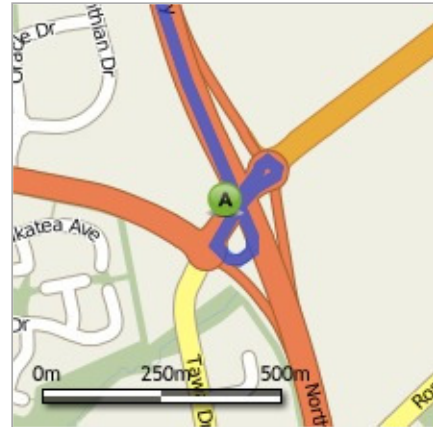

Directions to 85 Quail Road, Kaukapakapa, Auckland  
36.3 Km - about 37 mins

### **A** Greville Road, Albany, North Shore

1. Starting from **Greville Road, Albany, North Shore**, go **north east** on **Greville Rd (SH 17)**

0.0 Km

- |  |         |
|--|---------|
| 2. After 0.1 Km go <b>left</b> at the roundabout onto <b>Greville Rd (SH 17)</b>             | 0.1 Km  |
| 3. After 0.2 Km go <b>left</b> at the roundabout onto <b>Entry 412 Greville Rd (SH 17)</b>   | 0.3 Km  |
| 4. After 0.4 Km go <b>straight</b> onto <b>Northern Mwy (SH 1)</b>                           | 0.7 Km  |
| 5. After 13.0 Km go <b>straight</b> onto <b>Exit 398 Silverdale (SH 17)</b>                  | 13.7 Km |
| 6. After 0.6 Km go <b>left</b> onto <b>Dairy Flat Hwy (SH 17)</b>                            | 14.3 Km |
| 7. After 0.4 Km go <b>right</b> onto <b>Pine Valley Rd</b>                                   | 14.7 Km |
| 8. After 4.2 Km go <b>right</b> onto <b>Kahikatea Flat Rd</b>                                | 18.9 Km |
| 9. After 11.1 Km go <b>right</b> onto <b>Kaipara Coast Hwy (SH 16)</b>                       | 30.1 Km |
| 10. After 5.3 Km go <b>right</b> onto <b>Quail Rd</b>  | 35.4 Km |
| 11. Continue for 0.8 Km along <b>Quail Rd</b> to <b>85 Quail Road, Kaukapakapa, Auckland</b> | 36.2 Km |

### **B** 85 Quail Road, Kaukapakapa, Auckland

36.3 Km

These directions are for planning purposes only. You may find that construction projects, traffic, or other events may cause road conditions to differ from the map results.